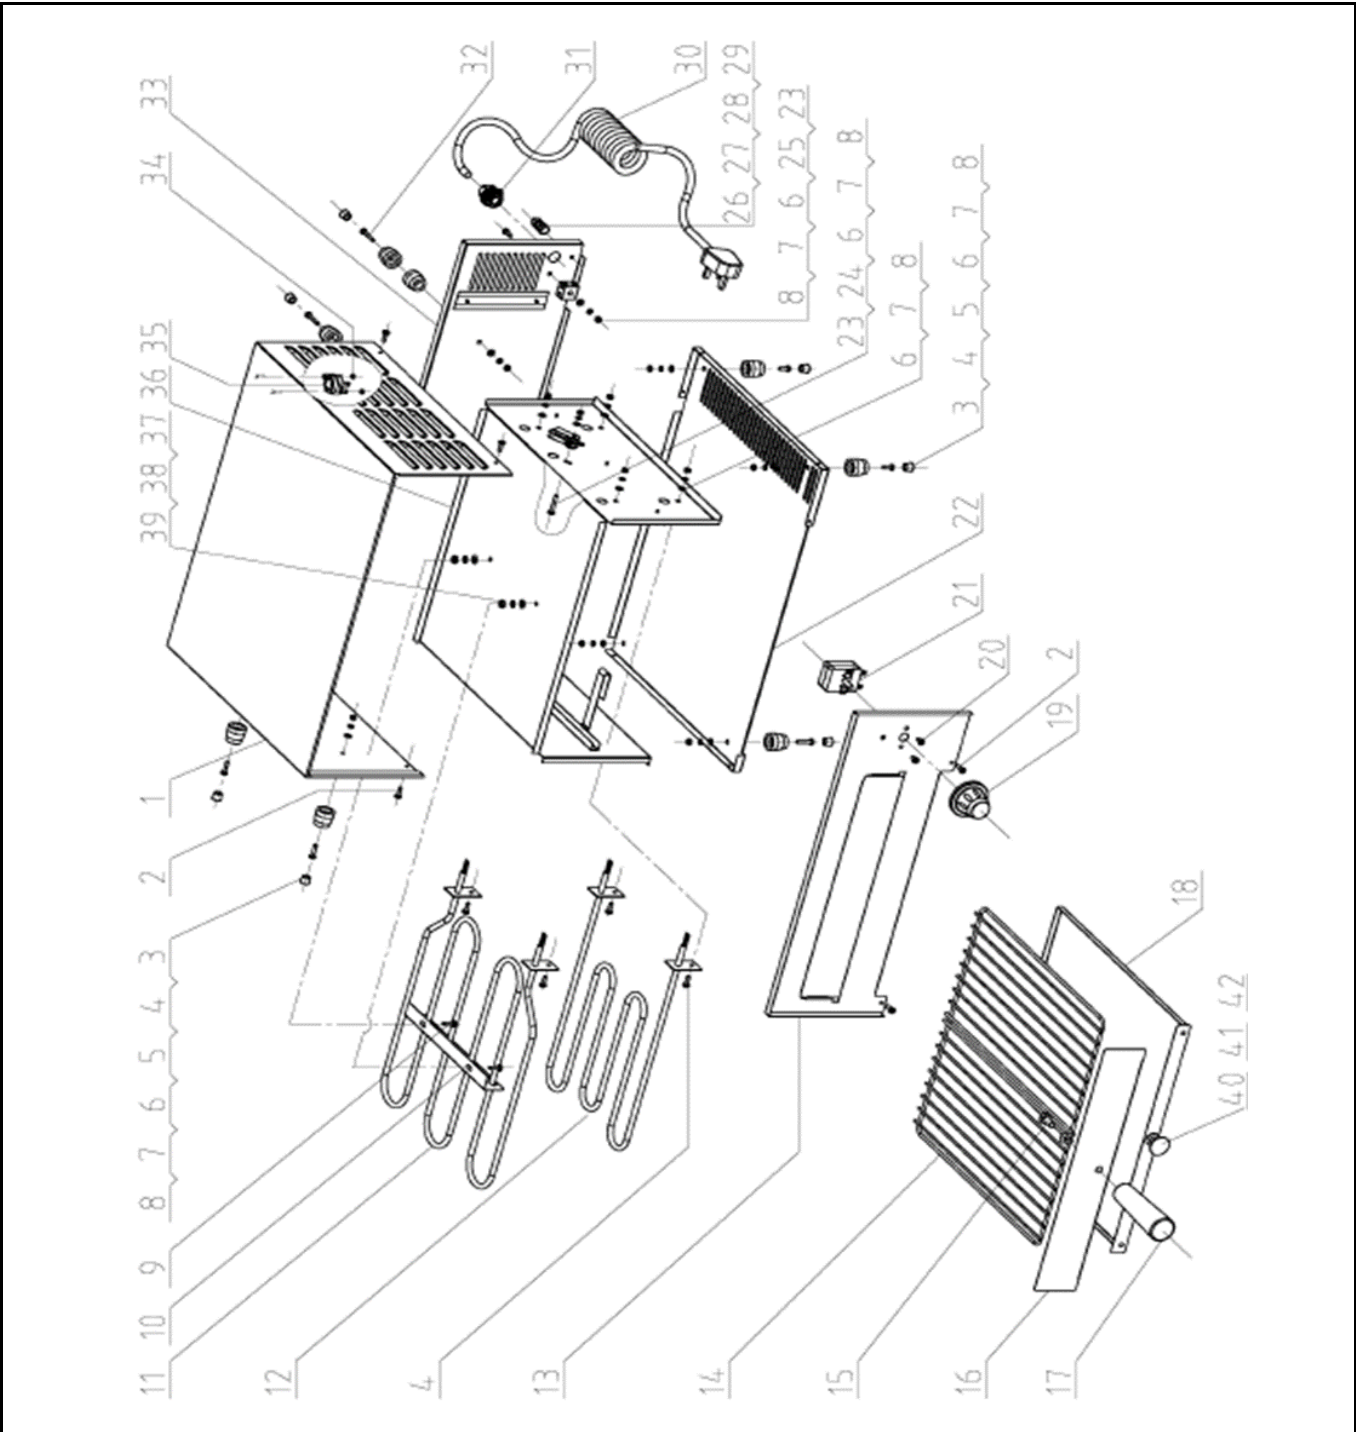

Drawing

Tools for Chefs

Hendi B.V.
 Steenoven 21
 3911 TX Rhenen
 The Netherlands

Batch #
 HK015419 and
 up

Appliance part#
220306

Description
 Pizzaoven

Date	19-08-2021	Revision #	1.1
Revision	Updated timer and knob.		

Bill of materials (BOM)

 <b style="font-size: 24pt; margin-left: 10px;">HENDI <small style="color: green; margin-left: 10px;">Tools for Chefs</small> Hendi B.V. Steenoven 21 3911 TX Rhenen The Netherlands	Batch #	Appliance part#
	HK015419 and up	220306
	Description	
Pizzaoven		

Date	19-08-2021	Revision #	1.1
Revision	Updated timer and knob.		

Item	Description	Part#	Quantity	Remark	Picture
1	Upper Housing	n/a	1		
2	Screw M4X8	n/a	6		
3	Serrated Lock Washer	n/a	4		
4	Screw M4X16	n/a	4		
5	Foot	907801	4		
6	Washer	n/a	4		
7	Spring Washer	n/a	4		
8	Nut	n/a	4		
9	Screw M5X10	n/a	4		
10	Support Bracket Heating Element	n/a	1		
11	Heating Element (Top)	904145	1		
12	Heating Element (Bottom)	904152	1		
13	Front Housing Panel	n/a	1		
14	Grid	904121	1		
15	Bolt M8X16	nss	1	Available as 904121	
16	Panel for Grid	nss	1	Available as 904121	
17	Handle for Grid	nss	1	Available as 904121	
18	Crumb Tray	941430	1		
19	Timer Knob	948330	1		
20	Screw M4X6	n/a	2		
21	Timer	948279	1		
22	Bottom Plate	n/a	1		
23	Screw M4X25	n/a	1		
24	Thermostat	904169	1	±300°	
25	Terminal	n/a	1		
26	Screw M5X20	n/a	4		
27	Nut	n/a	4		
28	Washer	n/a	4		
29	Spring Washer	n/a	4		
30	Power Cord	202289	1	H05RN-F 1.0mm ²	
31	Power Cord Retention	n/a	1		
32	Screw M4X40	n/a	2		
33	Back Housing Panel	n/a	1		
34	Screw M3	n/a	2		
35	Hi-Limiter	904176	1		
36	Chamber Assembly	n/a	1		
37	Washer	n/a	2		
38	Spring Washer	n/a	2		
39	Nut	n/a	2		
40	Knob for Crumb Tray	nss	1	Available as 941430	
41	Screw M4X12	nss	1	Available as 941430	
42	Spring Washer	nss	1	Available as 941430	